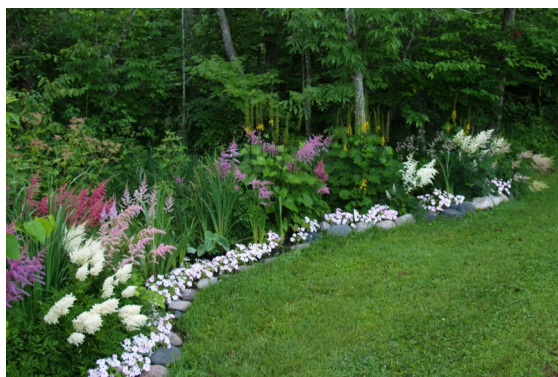

2010 Honorable Mention: Margaret & Don

Include for each photo:

Your Name
Your Telephone Number
Date of Photo
Location of the Garden

Beier's Greenhouse • Just off Highway 169 East
Grand Rapids • (218) 326-5357