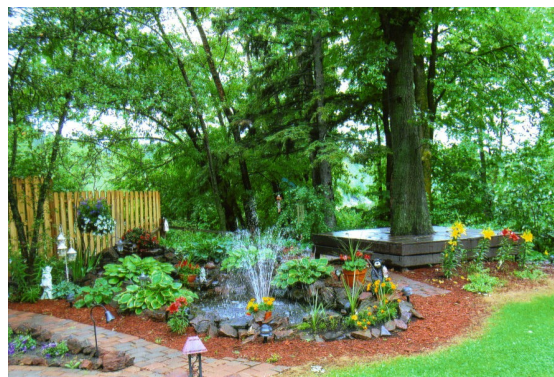

2009 Honorable Mention: Todd & Debby